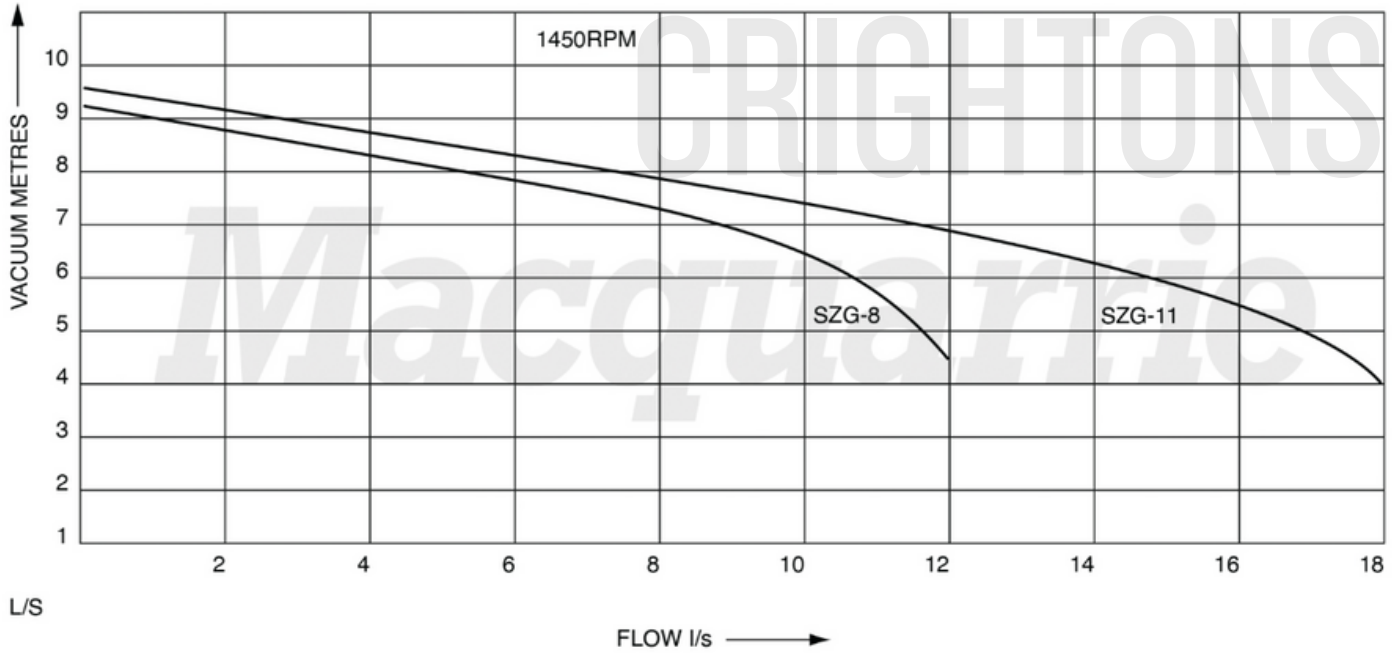

VACUUM

VACUUM

PERFORMANCE CURVE TO SUIT : SZG

© 2024 Crightons Rural Engineering PTY LTD

02 6993 1768
sales@crightons.com.au
www.crightons.com
crightons_