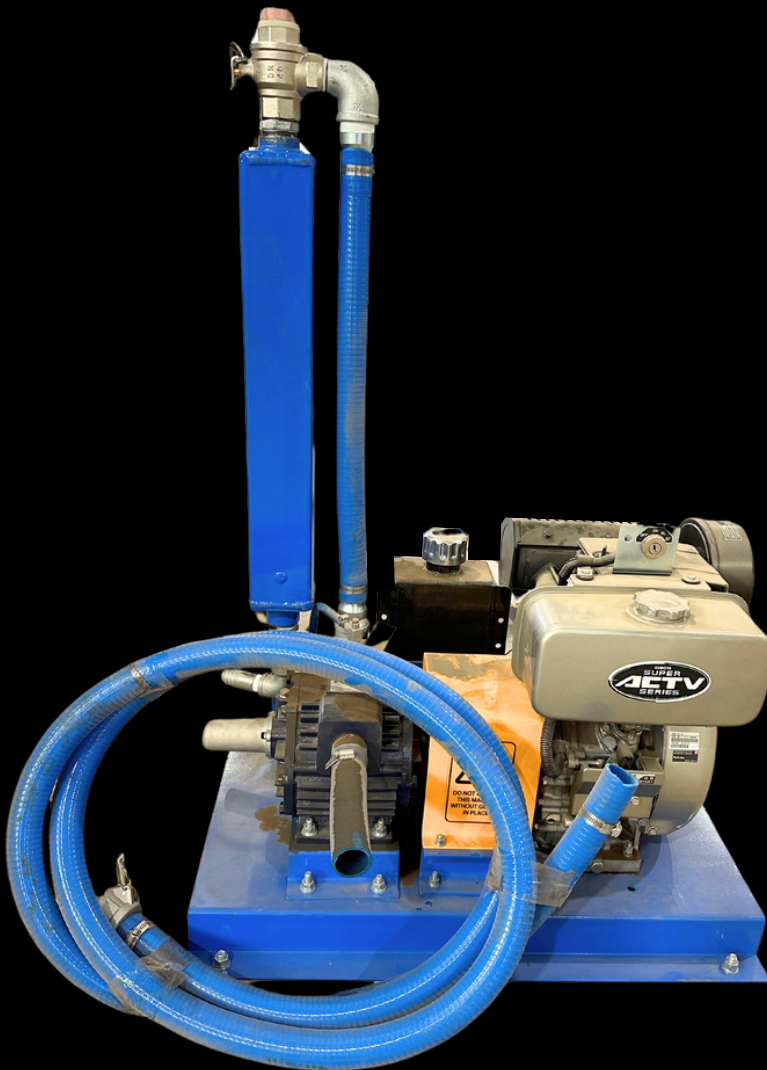

VACUUM

VACUUM

PERFORMANCE CURVE TO SUIT : SZG

© 2024 Crightons Rural Engineering PTY LTD

02 6993 1768
sales@crightons.com.au
www.crightons.com
crightons_