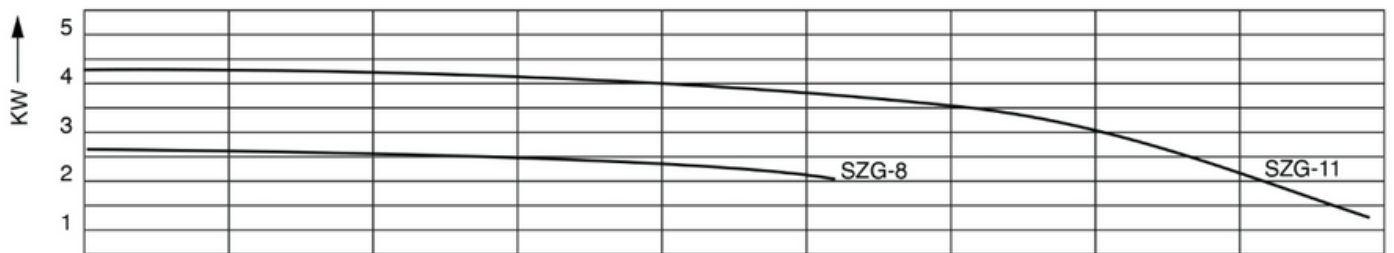

VACUUM

VACUUM

PERFORMANCE CURVE TO SUIT : SZG

© 2024 Crightons Rural Engineering PTY LTD

02 6993 1768
sales@crightons.com.au
www.crightons.com
crightons_