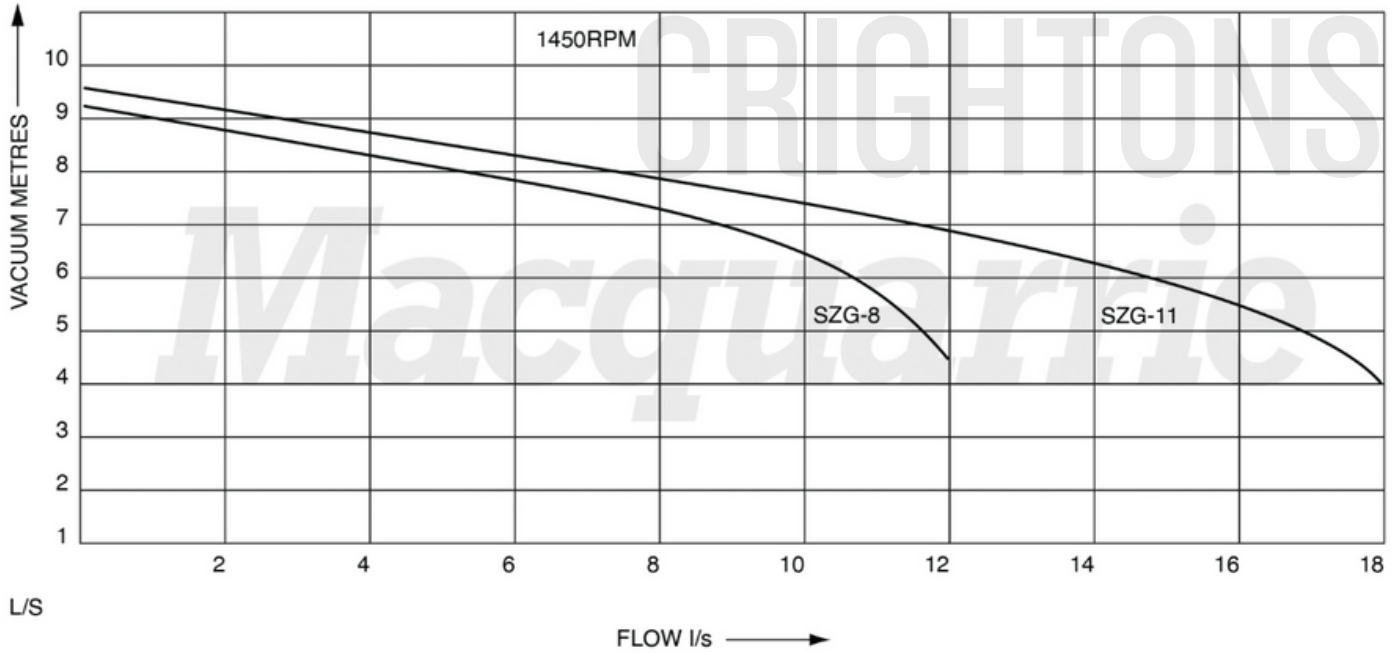

VACUUM

VACUUM

PERFORMANCE CURVE TO SUIT : SZG

© 2024 Crightons Rural Engineering PTY LTD

02 6993 1768
sales@crightons.com.au
www.crightons.com
crightons_