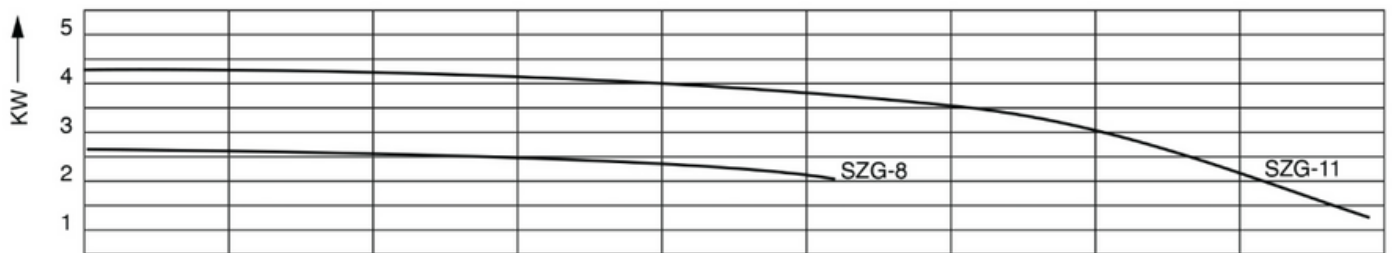

VACUUM

VACUUM

PERFORMANCE CURVE TO SUIT : SZG

© 2024 Crightons Rural Engineering PTY LTD

02 6993 1768
sales@crightons.com.au
www.crightons.com
crightons_